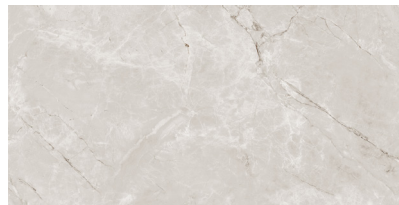

SPECIFICATIONS

Country of Origin:	Turkey
Colors:	Arley Bianco, Agaria White, British Bianco, Lepic Beige, Marmo Travertino Ivory, Melton White, Montreal Grey, Priscilla Ivory
Finishes Available	Polished
Material	Porcelain
Composition	Rectified
Installation	Floor, Wall, Interior / Exterior
Rating	Commercial, Residential
Variation	Level 2
DCOF	>0.40
Water Absorption	<0.1%
Freeze Resistant	Yes
Thickness	0.27
Sizes Available	24 x 48

COLORS

Arley Bianco Polished

Agaria White Polished

British Bianco Lappato

Lepic Beige Polished

Marmo Travertino Ivory Matte

Melton White Polished

Montreal Grey Matte