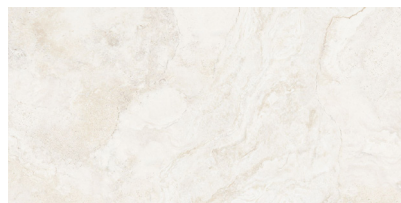

SPECIFICATIONS

Country of Origin:	Turkey
Colors:	Arley Bianco, Agaria White, British Bianco, Lepic Beige, Marmo Travertino Ivory, Melton White, Montreal Grey, Priscilla Ivory
Finishes Available	Polished
Material	Porcelain
Composition	Rectified
Installation	Floor, Wall, Interior / Exterior
Rating	Commercial, Residential
Variation	Level 2
DCOF	>0.40
Water Absorption	<0.1%
Freeze Resistant	Yes
Thickness	0.27
Sizes Available	24 x 48

COLORS

Arley Bianco Polished

Agaria White Polished

British Bianco Lappato

Lepic Beige Polished

Marmo Travertino Ivory Matte

Melton White Polished

Montreal Grey Matte