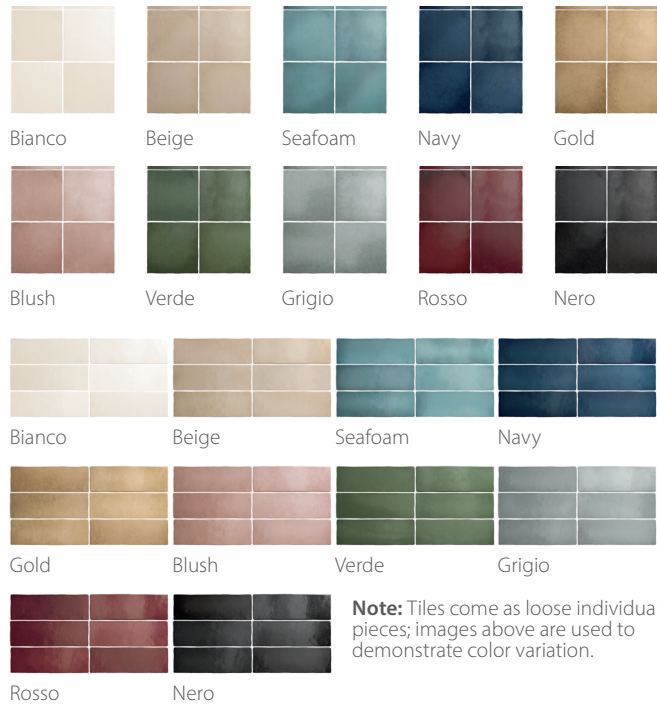

#### SPECIFICATIONS: WALL TILE

|                 |  |  |
|-----------------|--|--|
| Name            | Perfection (Wall)  |  |
| Colors          | 10: Bianco, Beige, Seafoam, Navy<br>Gold, Blush, Verde, Grigio, Rosso, Nero                      |  |
| Material        | Spanish Matte Ceramic  |  |
| Rating          | Commercial   |  |
| Installation    | Wall, Interior   |  |
| Variation       | Level 3  |  |
| PEI             | III  |  |
| Sizes Available | <br>2 1/2 x 8 | <br>5 x 5 |

#### SPECIFICATIONS: WALL & FLOOR

|                 |  |               |
|-----------------|--|---------------|
| Name            | Perfection (Wall & Floor)  |               |
| Colors          | 8: Bianco, Beige, Navy, Blush<br>Verde, Grigio, Rosso, Nero                                  |               |
| Material        | Spanish Impervious Porcelain   |               |
| Rating          | Commercial   |               |
| Installation    | Floor, Wall, Interior, Exterior  |               |
| Variation       | Level 3  |               |
| PEI             | III  |               |
| DCOF            | >.42   |               |
| Sizes Available | <br>7 x 8 | 7 x 8 Hexagon |

#### COLORS

Wall Tile

Wall & Floor Tile