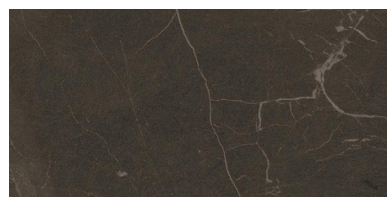

Modern Slate

SPECIFICATIONS

Name	Surface Art Modern Slate
Origin:	USA
Colors:	Charcoal, Ivory, Grey, Taupe, Noce
Finishes Available	Matte
Material	Rectified Porcelain
Installation	Floor, Wall, Interior, Exterior
DCOF	>0.42
Variation	Level 3
Sizes Available	12 x 24, 24 x 48, 4 x 12*C, 6 x 24*C, 4x24 Bullnose, 2 x 2 Mosaic, on 12 x 12, 2 x 4 Brick Mosaic, on 12 x 12
*Special cut sizes are cut to order	

COLORS

Ivory

Grey

Taupe

Noce

Charcoal