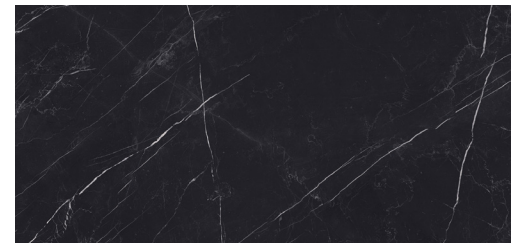

SPECIFICATIONS

Name	Surface Art Iconic
Colors	4: Calacatta, Gold Calacatta, Dolomite, Nero Marquina
Material	Italian Impervious Porcelain Polished and Satin Finishes Rectified
Installation	Floor, Wall, Interior, Exterior
Variation	Level 3
PEI	IV
DCOF	> 0.42
Sizes Available	12 x 24, 24 x 24, 24 x 48 8 x 48*, 8 x 24*, 6 x 24*, 6 x 12*, 4 x 24*, 4 x 12*, 3 x 24*, 3 x 12* 4 x 24 Bullnose 2 x 2 Mosaic on 12 x 12, 1.5 x 3 Herringbone Mosaic on 12 x 12, 3x6 Brick Mosaic on 12 x 12, 1.5 x 6 Herringbone on 12 x 18

COLORS

Calacatta

12 x 24: 48 Faces
24 x 48: 24 Faces

Gold Calacatta

12 x 24: 60 Faces
24 x 48: 30 Faces

Dolomite

12 x 24: 30 Faces
24 x 48: 15 Faces

Nero Marquina